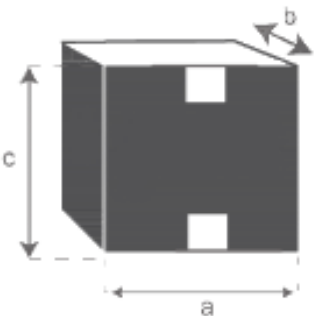

Table basse de jardin en teck massif BARI

Reference: TBJ0001

A = 90 cm
B = 60 cm
C = 36 cm

a = 107 cm
b = 64 cm
c = 9 cm