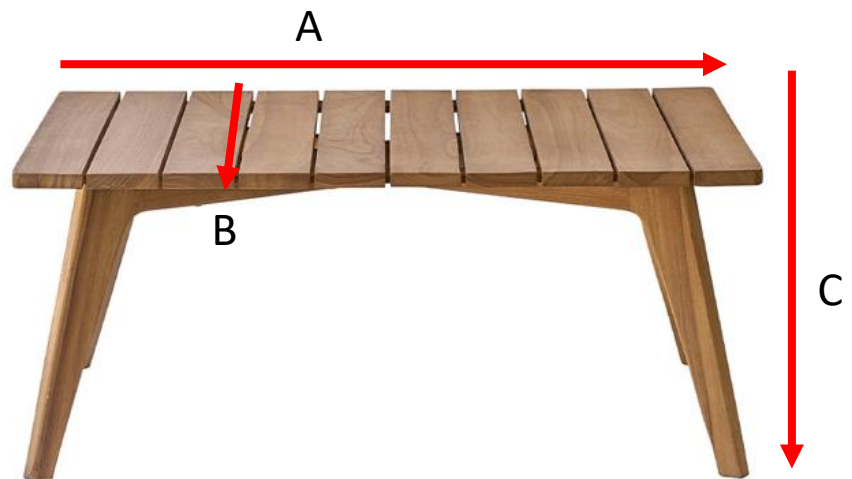

Table basse de jardin en teck massif BARI

Reference: TBJ0001

A = 90 cm
B = 60 cm
C = 36 cm

a = 107 cm
b = 64 cm
c = 9 cm