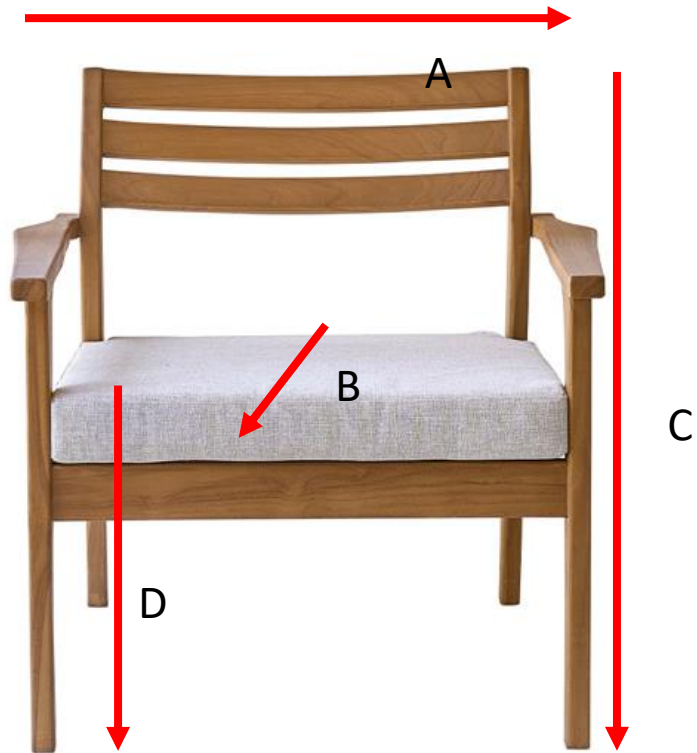

Fauteuil de jardin en teck massif BARI

Reference: FDJ0001

A = 77 cm
B = 61 cm
C = 77 cm
D = 35 cm

a = 179 cm
b = 79 cm
c = 77 cm