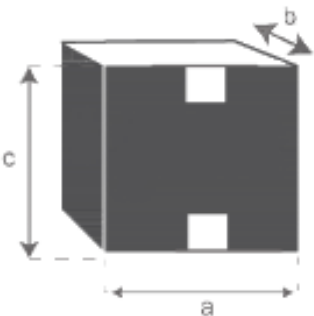

Fauteuil de jardin en teck massif BARI

Reference: FDJ0001

A = 77 cm
B = 61 cm
C = 77 cm
D = 35 cm

a = 179 cm
b = 79 cm
c = 77 cm