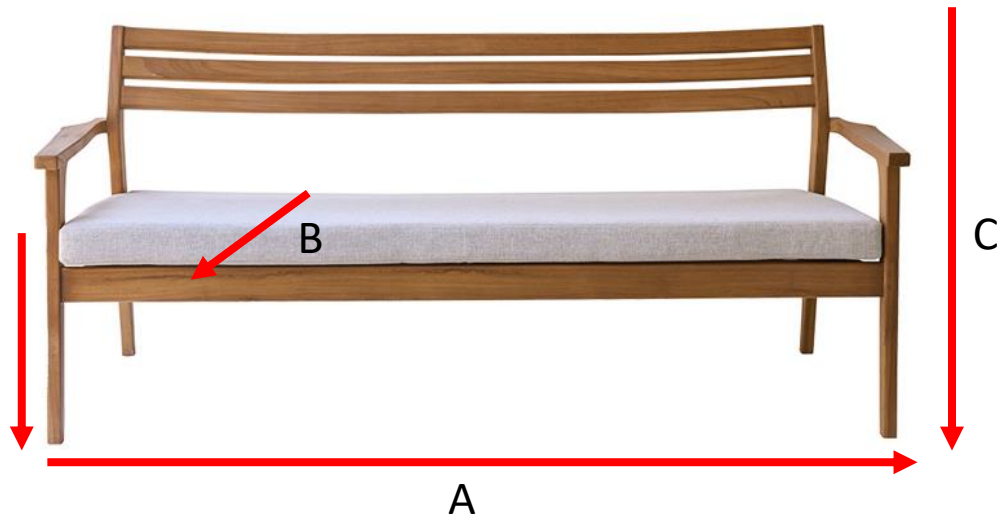

Canapé de jardin en teck massif 175 cm BARI

Reference: CAJ0001

A = 177 cm

B = 61 cm

C = 77 cm

D = 35 cm

a = 179 cm

b = 79 cm

c = 77 cm