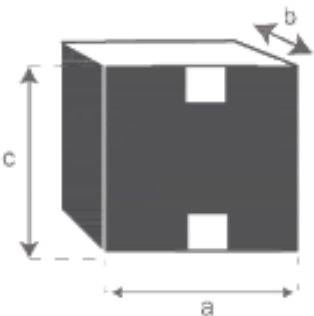

Canapé de jardin en teck massif 175 cm BARI

Reference: CAJ0001

A = 177 cm

B = 61 cm

C = 77 cm

D = 35 cm

a = 179 cm

b = 79 cm

c = 77 cm