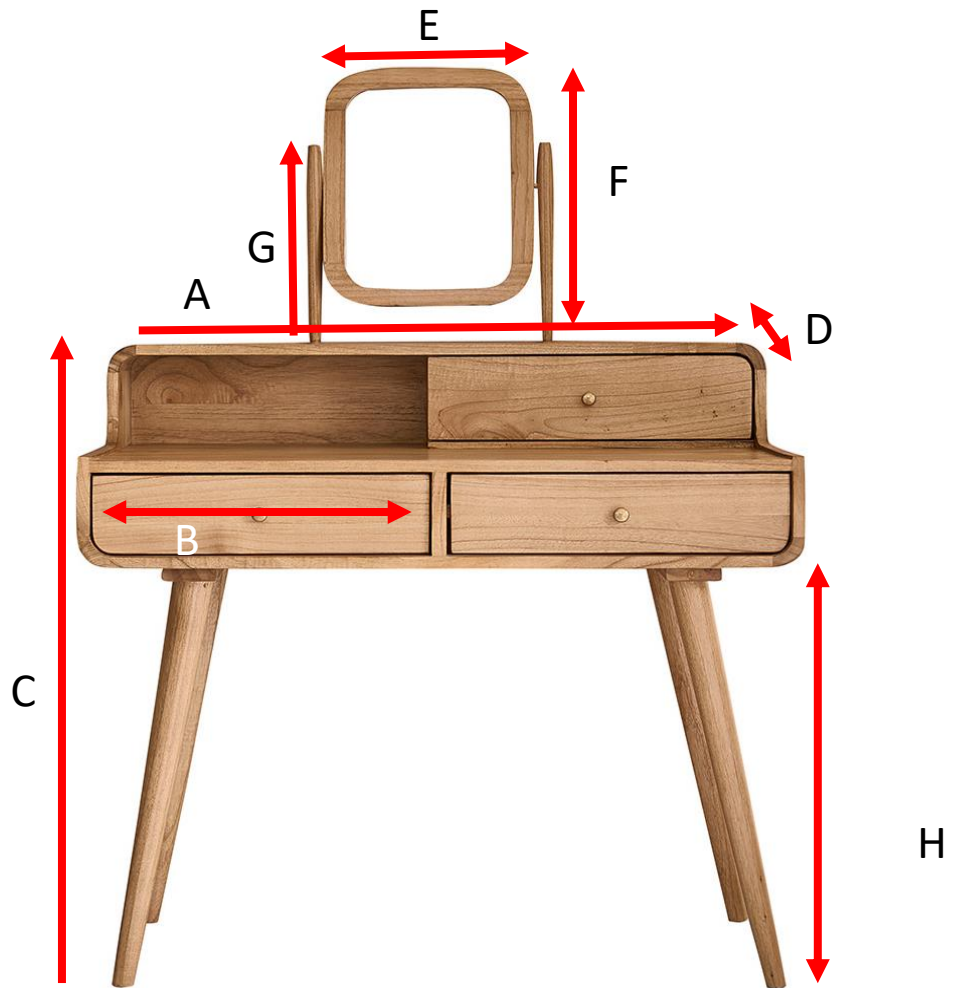

Bureau en mindi massif 90 cm FIFTIES

Référence : BUR0002

A = 90 cm
B = 42,5 cm
C = 90 cm
D = 20 cm
E = 30 cm
F = 38 cm
G = 30 cm
H = 58 cm

a = 100 cm
b = 65 cm
c = 47 cm