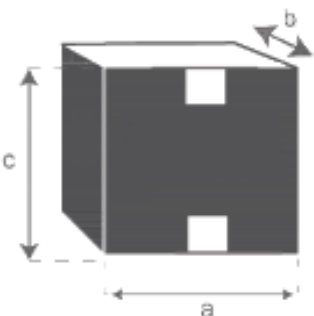

Bureau en mindi massif 90 cm FIFTIES

Référence : BUR0002

A = 90 cm
B = 42,5 cm
C = 90 cm
D = 20 cm
E = 30 cm
F = 38 cm
G = 30 cm
H = 58 cm

a = 100 cm
b = 65 cm
c = 47 cm